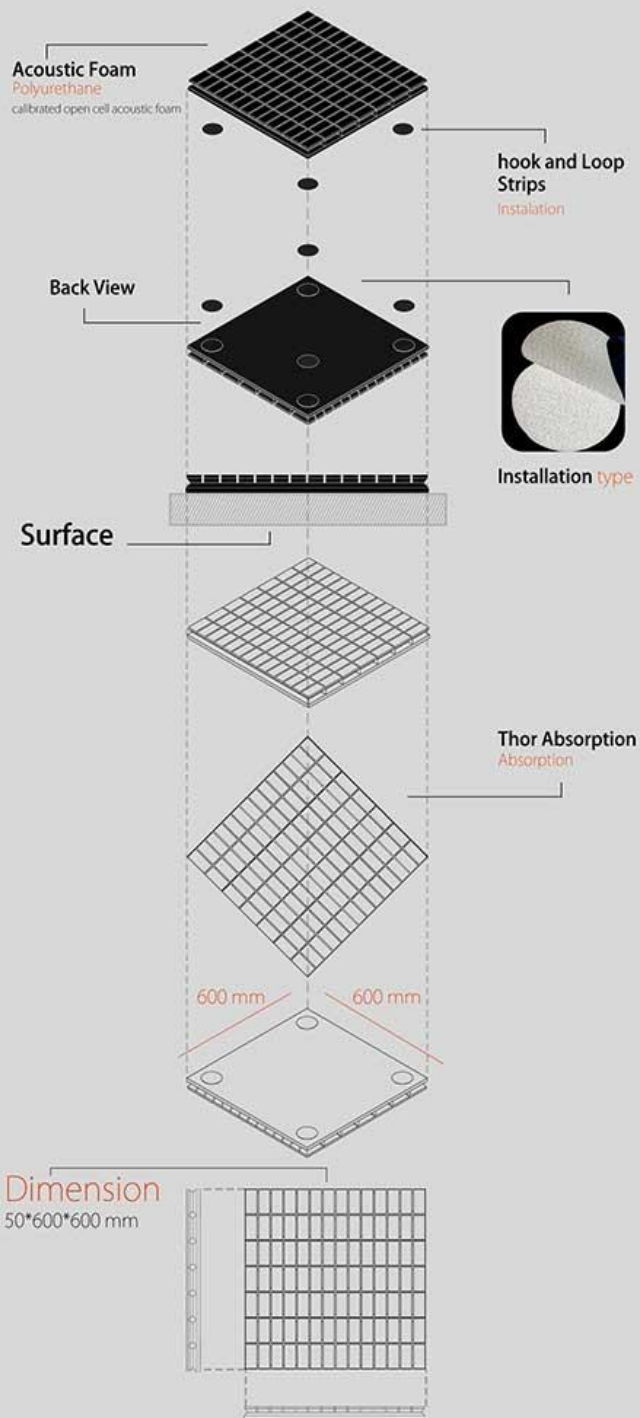

## Installation

Thor is a versatile, effective and efficient panel in the audio and acoustic market. It is made entirely of high-performance mono-foam for home recording studios and mix rooms. Simple and perfect design is a suitable addition to your space and professional studio. Dual-purpose panel for audio treatment and hiding cables from public view to maintain a more beautiful appearance. We recommend to install and use in home studios and singing studios.