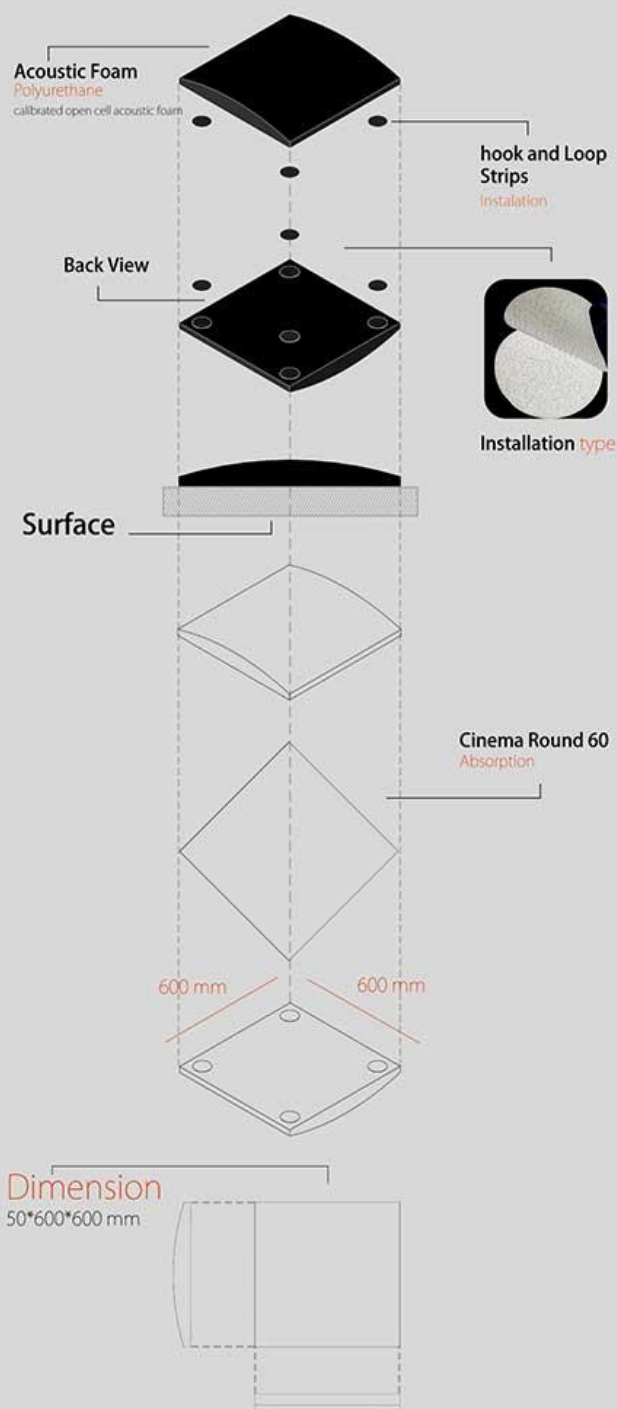

Installation

Cinema round Absorbent Panels Series is an effective proposal for sound control in a large number of projects. Modern design with the highest efficiency is used in this panel. Cinema round has the ability to control the reflection of sound, which improves the hearing performance of individuals It is used. It is mainly used for medium and high frequencies. If the panel is installed with several centimeters air distance from the wall, it can be efficient in medium and low frequencies